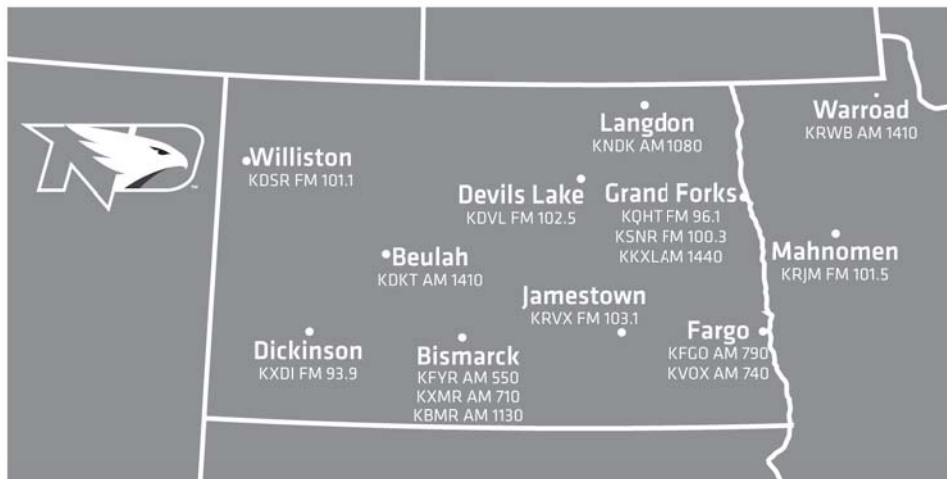

TV BROADCAST INFORMATION

CBS Sports Network

is the primary broadcast partner of the National Collegiate Hockey Conference (NCHC). It will broadcast a select number of home and road hockey games. Check with your local cable or satellite TV provider for channel information.

Midco Sports Network

(MidcoSN) will broadcast all home football contests, select volleyball, men's basketball and women's basketball games and other events as schedule allows. MidcoSN will also broadcast all home hockey games not televised by CBS Sports Network. Check with your local cable or satellite TV provider for channel information.

FOX Sports North

will air select volleyball games and men's and women's basketball games this season. The games shown on FOX Sports North are produced by UND Insider through a partnership with campus. Games will air on either FOX Sports North or FOX Sports North PLUS, check with your local cable or satellite TV providers for channel information.

FOX College Sports

will continue to broadcast select North Dakota sporting events nationwide through a partnership with UND Athletics and Midco Sports Network. Hockey will not be a part of this package. Check with your local cable or satellite TV provider for channel information.